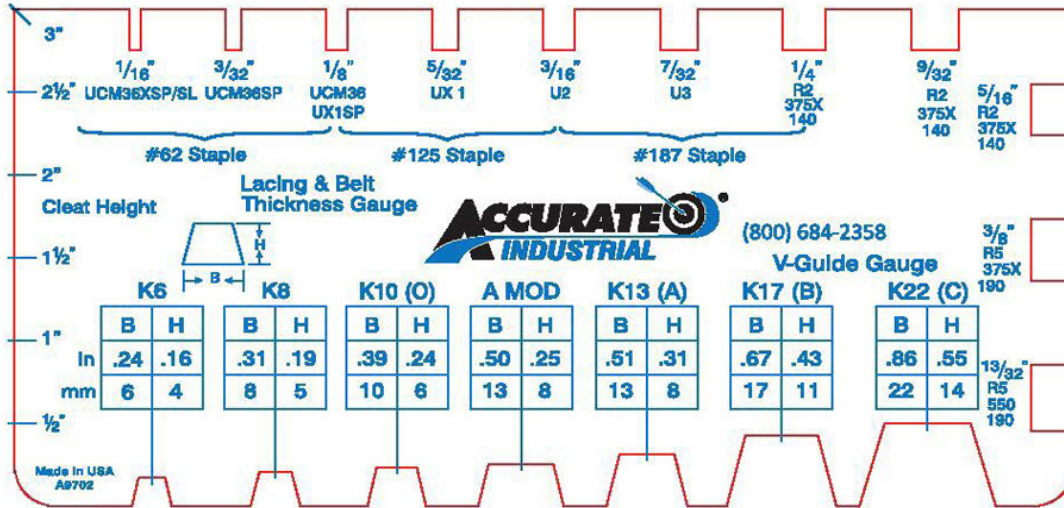

## Back side

908 Jeffco Executive Dr.  
Imperial, MO 63052  
Fax: 636-741-5701  
accurateindustrial.com

• Fabric Belting • Plastic Modular • Rollers  
• Table Top Chain • Timing Belts  
Huge Selection of Conveyor Components!